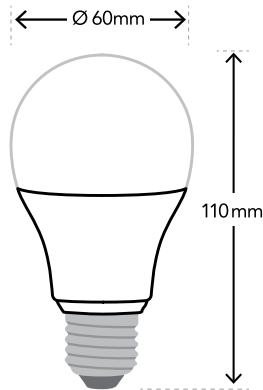

Datasheet

A60 5W LED Globes

CAT NO. LA60013KES, LA60013KBC, LA60014KES, LA60014KBC

LA60013KES

Cat No	LA60013KES	LA60013KBC	LA60014KES	LA60014KBC
Description	A60 LED Globe Warm White ES	A60 LED Globe Warm White BC	A60 LED Globe Cool White ES	A60 LED Globe Cool White BC
Supply voltage	230-240V a.c. 50 Hz			
Colour	White			
Power output	5W			
Lumens output	490lm		520lm	
Head efficacy	98lm/w		104lm/w	
Light colour	3,000K Warm White Nominal		4,000K Cool White Nominal	
Base	Edison Screw E27	Bayonet B22	Edison Screw E27	Bayonet B22
CRI	80+			
Beam angle	175°			
Lifespan	25,000h			
Dimmable	No			
Dimension	60mm Ø x 110mm H			
Warranty	3 years			

A60 5W LED Globes

CAT NO. LA60013KES, LA60013KBC, LA60014KES, LA60014KBC

- Low 5W power consumption
- Up to 520 lumen output
- ES and BC bases
- Ideal for living areas, bedrooms and hallways
- 25,000h lifespan
- 3 year warranty

Single product (QTY1)			
Cat No	Dimensions	Weight	Barcode
LA60013KES	60W x 114H x 60Dmm	0.1kg	9321001449010
LA60013KBC	60W x 114H x 60Dmm	0.1kg	9321001449058
LA60014KES	60W x 114H x 60Dmm	0.1kg	9321001449027
LA60014KBC	60W x 114H x 60Dmm	0.1kg	9321001449065

Inner Box (QTY10)			
Cat No	Dimensions	Weight	Barcode
LA60013KES	315W x 125H x 130Dmm	1kg	9321001451969
LA60013KBC	315W x 125H x 130Dmm	1kg	9321001451983
LA60014KES	315W x 125H x 130Dmm	1kg	9321001451976
LA60014KBC	315W x 125H x 130Dmm	1kg	9321001451990